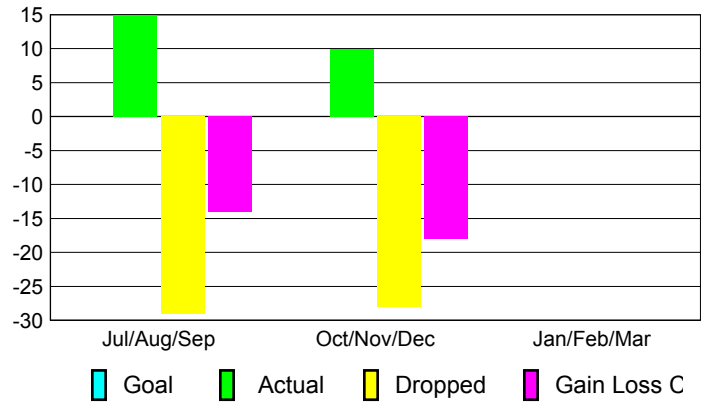

Club Results 2012-2013

Goal, New, Dropped, Gain/Loss

Comparison of Club Gain/Loss

Current Year Compared to the Previous Year

YTD Status Quo Clubs 2012-2013

Status Quo Clubs Compared to Status Quo Members

MEMBERSHIP

Membership Results
2012-2013

Membership
2011-2012

Month	Net Memb Goal	Actual New Memb	Actual Dropped Memb	Gain/Loss of Memb	Gain/Loss of Memb
Jul/Aug/Sep		15	-29	-14	-9
Oct/Nov/Dec		10	-28	-18	-23
Jan/Feb/Mar					10
Totals		25	-57	-32	-22

Membership Results 2012-2013

Goal, New, Dropped, Gain/Loss

Comparison of Membership Gain/Loss

Current Year Compared to the Previous Year

Gender Comparison 2012-2013

Jul/Aug/Sep

Oct/Nov/Dec

Jan/Feb/Mar