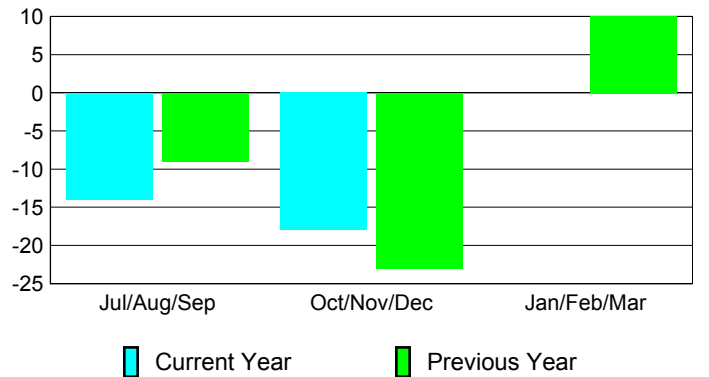

Membership Results
2012-2013

Membership
2011-2012

Month	Net Memb Goal	Actual New Memb	Actual Dropped Memb	Gain/Loss of Memb	Gain/Loss of Memb
Jul/Aug/Sep		15	-29	-14	-9
Oct/Nov/Dec		10	-28	-18	-23
Jan/Feb/Mar					10
Totals		25	-57	-32	-22

Membership Results 2012-2013

Goal, New, Dropped, Gain/Loss

Comparison of Membership Gain/Loss

Current Year Compared to the Previous Year

Gender Comparison 2012-2013

Jul/Aug/Sep

Oct/Nov/Dec

Jan/Feb/Mar